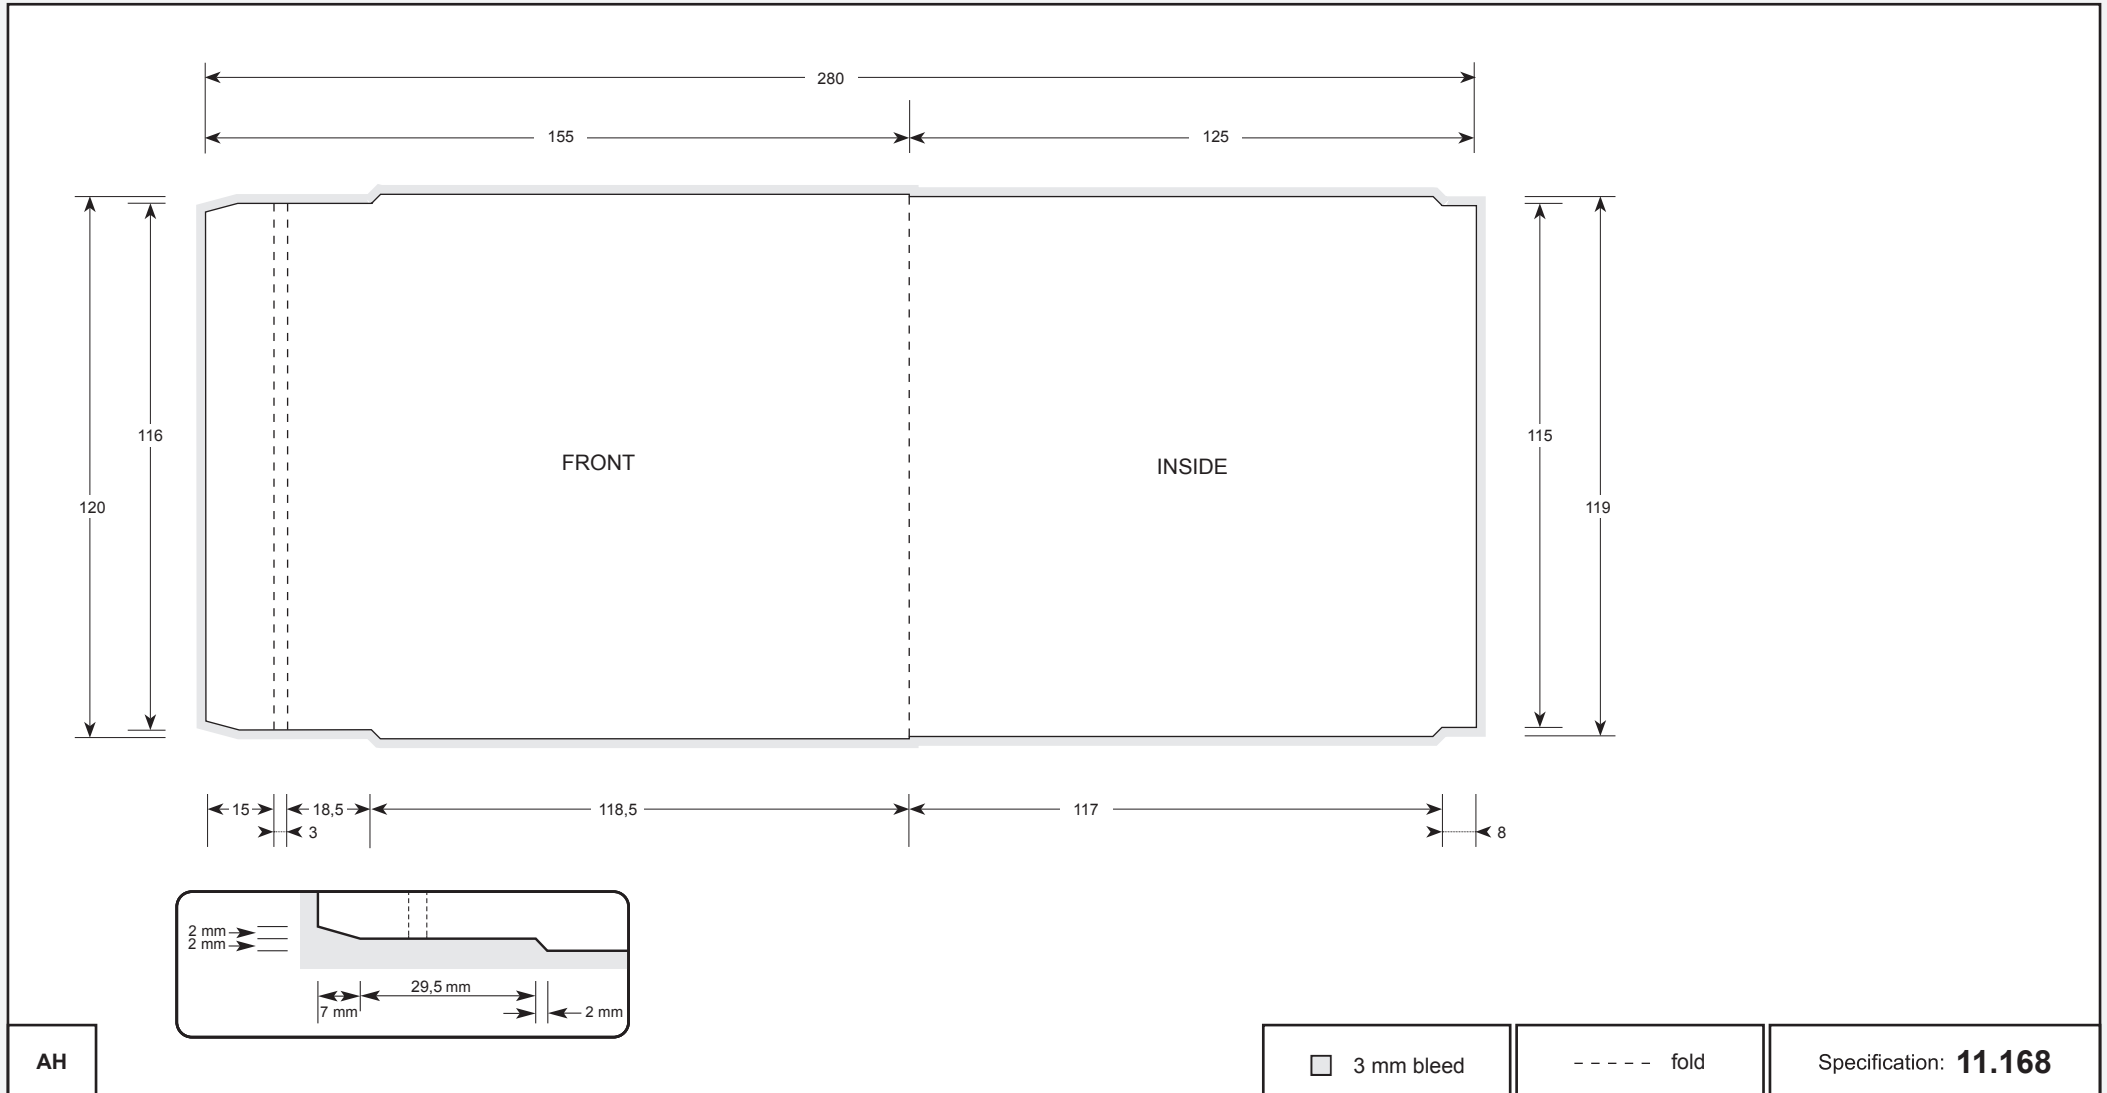

CD maxiCard – with flap

Format: Open: 280 mm x 120 mm
Closed: 137 mm x 120 mm x 3 mm

Print type: Offset, varnish possible

Type: For Maxi Single Box

Paper: 170 g glossy artpaper

Comment: automatic packaging

REMEMBER: Specify the specification number used in your order, alternatively, attach this specification with the artwork