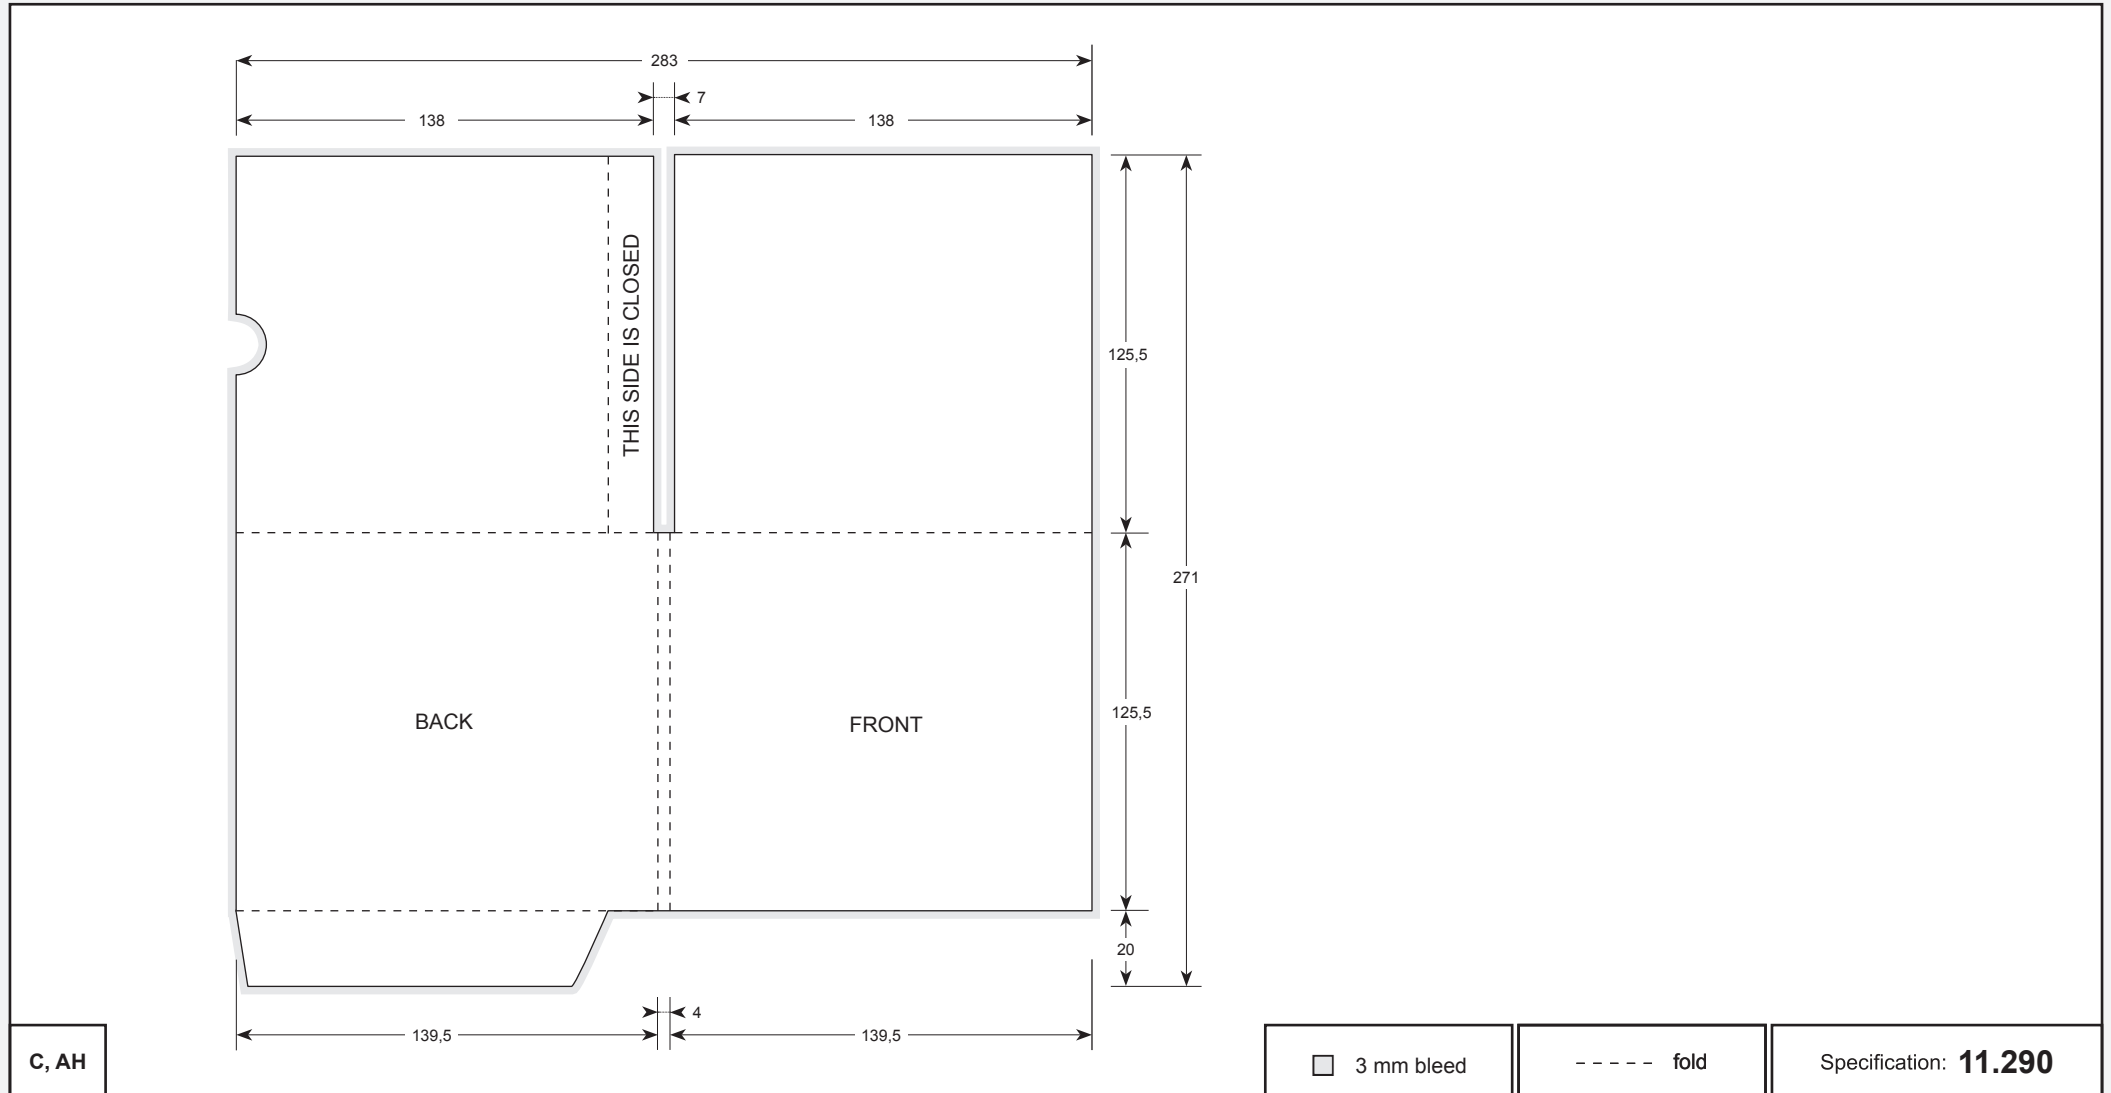

CD digisleeve – 4pp for 1 disc with grip hole right

Format: Open: 283 mm x 271 mm
Closed: 138 mm x 125,5 mm x 4 mm

Content: 1 x 12 cm disc

Paper: 285-300 g carton

Comment: automatic packaging

Sony DADC

C, AH

3 mm bleed

----- fold

Specification: 11.290

REMEMBER: Specify the specification number used in your order, alternatively, attach this specification with the artwork