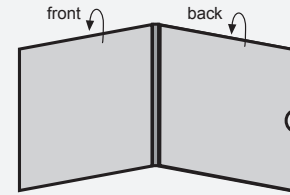

CD digisleeve – 4pp for 1 disc with grip hole right

Format: Open: 283 mm x 271 mm
Closed: 138 mm x 125,5 mm x 4 mm

Content: 1 x 12 cm disc

Paper: 285-300 g carton

Comment: automatic packaging

Sony DADC

C, AH

3 mm bleed

----- fold

Specification: 11.290

REMEMBER: Specify the specification number used in your order, alternatively, attach this specification with the artwork