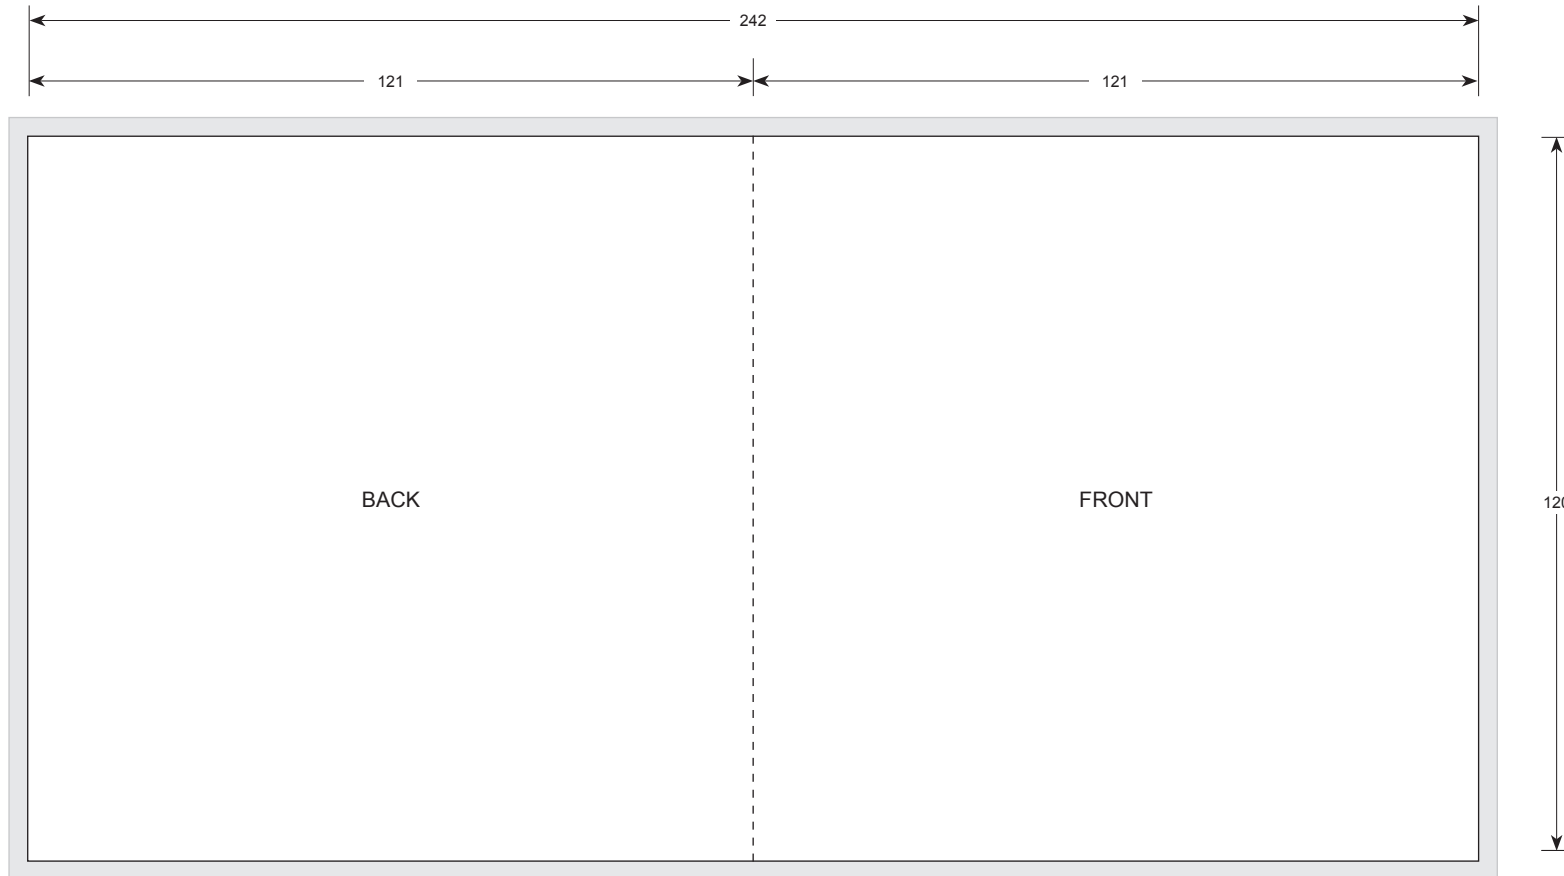

CD booklet – Standard

Format: Open: 242 mm x 120 mm
Closed: 121 mm x 120 mm

Type: For Jewelcase, Multibox and Brilliant Box

Print type: Offset, varnish possible

Paper: Outer pages: 150-170 g glossy artpaper
Inner pages: 90-100 g glossy artpaper

Comment: automatic packaging

Sony DADC

Supply info

Please supply booklet as one pdf with single pages in sequential order.

E.g. a 24pp booklet should be supplied as 1 pdf, with 24 individual pages.

C, AH

☐ 3 mm bleed

----- fold

Specification: **5.004**