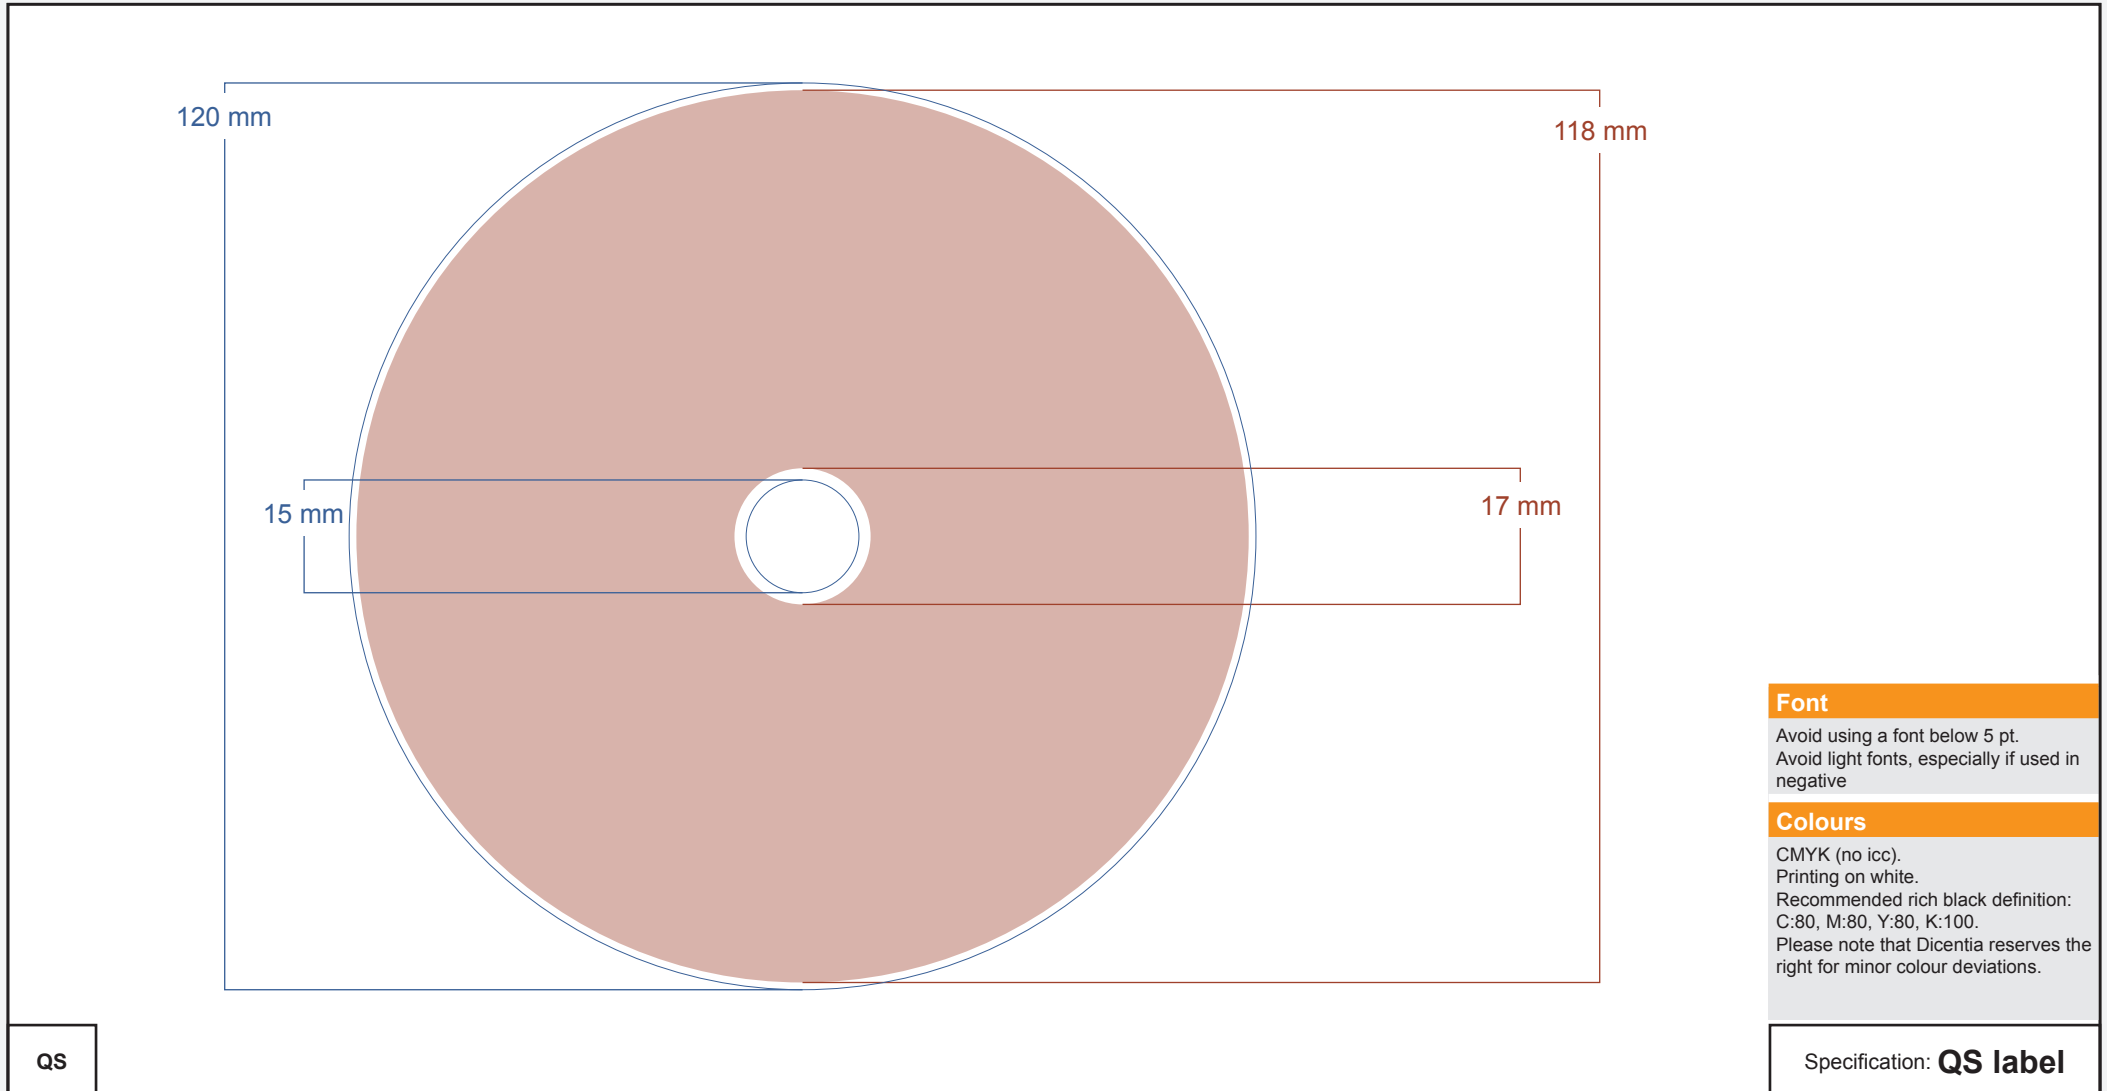

120 mm – Quick Service

Format: Disc size: 15-120 mm
Label area: 17-118 mm
Print type: Hard copy

d:centia

Comment: Please bleed artwork to a square of 120x120 mm and do not knock out center circle

REMEMBER: Specify the specification number used in your order, alternatively, attach this specification with the artwork